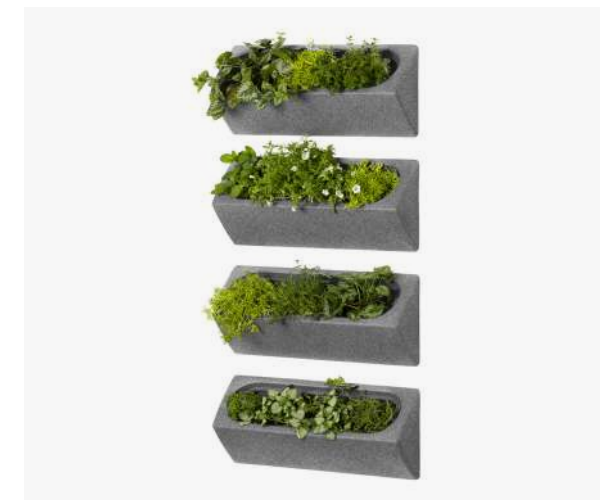

Dalya – Outdoor Wall Planter – Set of 4
14432