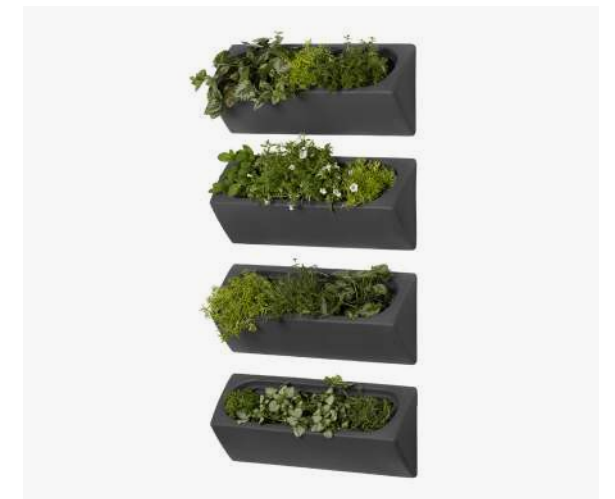

# OUTDOOR WALL PLANTER – SET OF 4

With their sleek rectangular look and rounded corners, these 4 planters that can each hold up to 9 liters of soil will showcase any flower wonderfully. They feature a drainage hole for optimal water flow.

COMMERCIAL GRADE

Dalya – Outdoor Wall Planter – Set of 4  
13804

Dalya – Outdoor Wall Planter – Set of 4  
15329

Dalya – Outdoor Wall Planter – Set of 4  
15328

Dalya – Outdoor Wall Planter – Set of 4  
14242